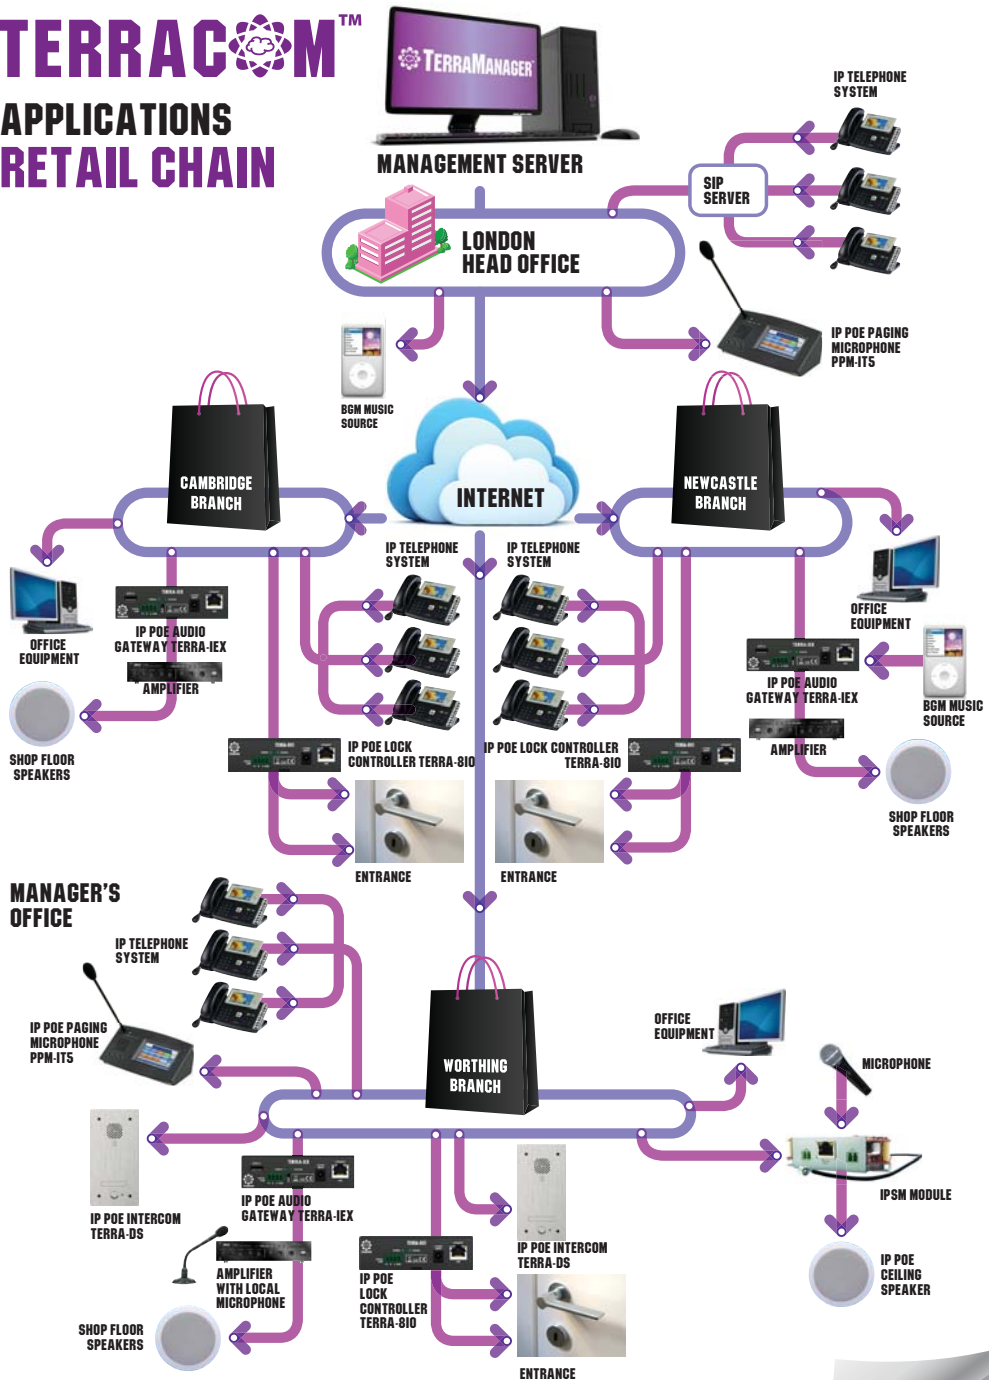

TERRACOM™

APPLICATIONS RETAIL CHAIN

Penton UK Ltd | Unit 2 Teville Industrials | Dominion Way | Worthing | West Sussex | BN14 8NW

T: +44(0)1903 215315 | F: +44(0)1903 215415 | E: sales@pentonuk.co.uk

www.pentonuk.co.uk