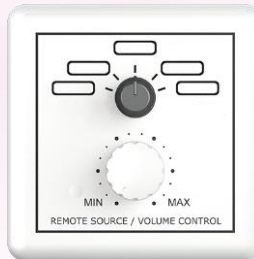

Integrated Scheduler

Full Duplex  
Auto Gain Control  
Integrated Mic/Speaker  
Echo Cancellation  
Noise Reduction

**BCM201**

Boundary Microphone

Black or White

**RAC-5**

Volume Source Selector

5 Source