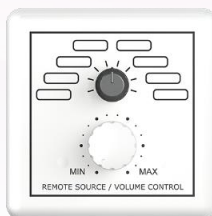

RAC-8

Volume Source Selector