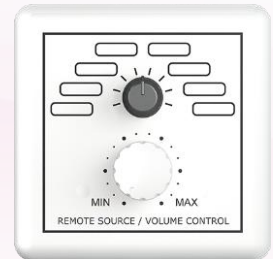

Volume Source Selector

8 Source